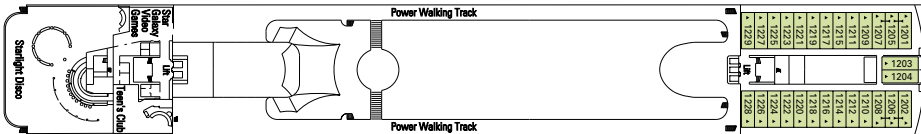

DECK PLAN & ACCOMMODATION

CABINS CATEGORIES

1 Inside	4 Inside	7 Ocean Views	10 Ocean Views
2 Inside	5 Inside	8 Ocean Views	11 Balcony Suite
3 Inside	6 Ocean Views	9 Ocean Views	

- 3rd bed available in Cat. 1-2-3-4-7-8-9-10-11
- 4th bed available in Cat. 1-2-3-4-7-8-9-10

- All cabins have one double bed convertible to two single beds, except cabins for people with disabilities (H).

* Certain cabins have restricted views.

LEGEND

- ▲ Sofa bed
- 3rd bed is a bunk bed
- 3rd and 4th beds are bunks
- ✕ Connecting cabins
- H Cabin for people with disabilities
- F.C. Family Cabin

Data and descriptions are subject to change and will be verified at time of booking.

777 Cabins - 2199 Guests

DECK 13 DECK GAMES SUN DECK

DECK 12 ZAFFIRO

DECK 11 ACQUAMARINA

DECK 10 TORMALINA

DECK 9 AMETISTA

DECK 8 SMERALDO

DECK 7 TOPAZIO

DECK 6 DIAMANTE

DECK 5 RUBINO