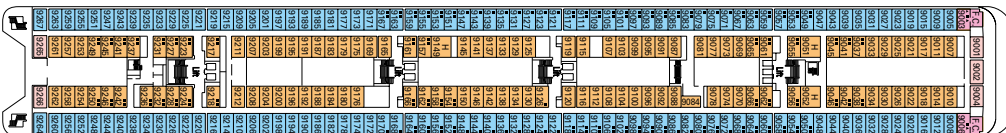

777 Cabins - 2199 Guests

DECK 13 DECK GAMES SUN DECK

DECK 12 ZAFFIRO

DECK 11 ACQUAMARINA

DECK 10 TORMALINA

DECK 9 AMETISTA

DECK 8 SMERALDO

DECK 7 TOPAZIO

DECK 6 DIAMANTE

DECK 5 RUBINO

COMMON SERVICES, RESTAURANTS & BARS

RECEPTION

MARCO POLO

CIGAR ROOM

TECHNICAL CHARACTERISTICS OF THE SHIP

GROSS TONNAGE	58.625 tons
LENGTH	251,25 m
BEAM	28,80 m
HEIGHT	54 m
DECKS	13, incl. 9 for guests
LIFTS	9
VOLTAGE (in cabin)	110/220 Volts
MAXIMUM SPEED	21,70 knots
STABILIZERS	Stabilized with 2 fins
NUMBER OF PASSENGERS	1.554 (on double basis)
NUMBER OF CABINS	777
CREW MEMBERS	about 765
POOLS	2, both with child-appropriate areas; 2 whirlpool baths

VARIOUS SERVICES	Seats	Use	Surface (m ²)	Deck
MEDICAL CENTER	3	Medical center	10	7 Topazio
RECEPTION	69	Reception, guest service	490	5 Rubino
SHORE EXCURSIONS		Excursion office	40	5 Rubino

CONFERENCE ROOMS	Seats	Stage / Dance floor dimensions (m ²)		Surface (m ²)	Deck
ARMONIA LOUNGE	424	-	18	750	7 Topazio
MSC BUSINESS CENTER	198	6	-	394	6 Diamante
STARLIGHT DISCO	215	-	40	739	12 Zaffiro
TEATRO LA FENICE	557	115	-	1.135	5 Rubino / 6 Diamante

RESTAURANTS	Seats	Use	Surface (m ²)	Deck
IL GIRASOLE	404	Grill, pizzeria, bar	968	11 Acquamarina
LA BRASSERIE	290	Cafeteria, self-service buffet, bar	710	11 Acquamarina
LA PERGOLA	358	Upper restaurant	534	6 Diamante
MARCO POLO	718	Lower restaurant	1.065	5 Rubino