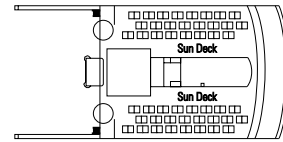

* Certain cabins have restricted views.

LEGEND

- ▲ Sofa bed
- 3rd bed is a bunk bed
- 3rd and 4th beds are bunks
- ✕ Connecting cabins
- H Cabin for people with disabilities
- F.C. Family Cabin

Data and descriptions are subject to change and will be verified at time of booking.

777 Cabins - 2199 Guests

DECK 13 DECK GAMES SUN DECK

DECK 12 ZAFFIRO

DECK 11 ACQUAMARINA

DECK 10 TORMALINA

DECK 9 AMETISTA

DECK 8 SMERALDO

DECK 7 TOPAZIO

DECK 6 DIAMANTE

DECK 5 RUBINO

COMMON SERVICES, RESTAURANTS & BARS

RECEPTION

MARCO POLO

CIGAR ROOM

TECHNICAL CHARACTERISTICS OF THE SHIP

GROSS TONNAGE	58.625 tons
LENGTH	251,25 m
BEAM	28,80 m
HEIGHT	54 m
DECKS	13, incl. 9 for guests
LIFTS	9
VOLTAGE (in cabin)	110/220 Volts
MAXIMUM SPEED	21,70 knots
STABILIZERS	Stabilized with 2 fins
NUMBER OF PASSENGERS	1.554 (on double basis)
NUMBER OF CABINS	777
CREW MEMBERS	about 765
POOLS	2, both with child-appropriate areas; 2 whirlpool baths