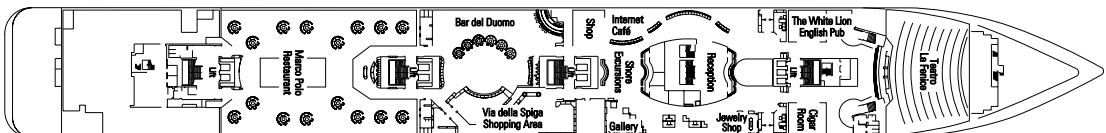

777 Cabins - 2199 Guests

DECK 13 DECK GAMES SUN DECK

DECK 12 ZAFFIRO

DECK 11 ACQUAMARINA

DECK 10 TORMALINA

DECK 9 AMETISTA

DECK 8 SMERALDO

DECK 7 TOPAZIO

DECK 6 DIAMANTE

DECK 5 RUBINO

COMMON SERVICES, RESTAURANTS & BARS

RECEPTION

MARCO POLO

CIGAR ROOM

TECHNICAL CHARACTERISTICS OF THE SHIP

GROSS TONNAGE	58.625 tons
LENGTH	251,25 m
BEAM	28,80 m
HEIGHT	54 m
DECKS	13, incl. 9 for guests
LIFTS	9
VOLTAGE (in cabin)	110/220 Volts
MAXIMUM SPEED	21,70 knots
STABILIZERS	Stabilized with 2 fins
NUMBER OF PASSENGERS	1.554 (on double basis)
NUMBER OF CABINS	777
CREW MEMBERS	about 765
POOLS	2, both with child-appropriate areas; 2 whirlpool baths