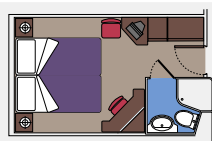

POOLS	Seats	Use	Surface (m ²)	Deck
LE PISCINE		Pool area		11 Acquamarina

CABIN TYPES

132 Balcony Suites

Balcony suites (≈27 m²)

Double bed.

Air conditioning, spacious wardrobe, bathroom with bathtub, TV, telephone, cable internet connection (for a fee), mini bar, safe deposit box.

2 Family Cabins

A bedroom area and a living area with up to 4 berths (22 m²)

Double bed can be converted into two single beds.

Air conditioning, bathroom with shower, TV, telephone, mini bar, safe deposit box.

371 Ocean View

Cabins with porthole (13 m²)

Double bed can be converted into two single beds.

Air conditioning, bathroom with shower, TV, telephone, mini bar, safe deposit box.

272 Inside

Inside cabins (13 m²)

Double bed can be converted into two single beds.

Air conditioning, bathroom with shower, TV, telephone, mini bar, safe deposit box.

4 Cabins for people with disabilities

Inside (21 m²)

Single beds.

Air conditioning, bathroom with shower, TV, telephone, mini bar, safe deposit box.