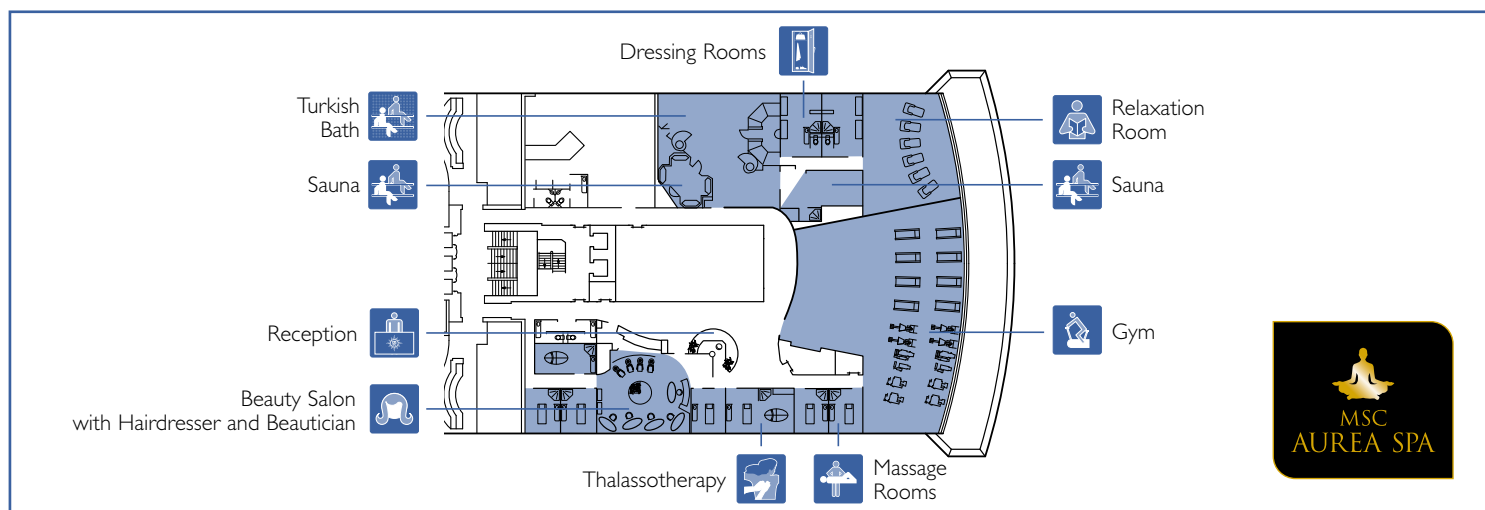

ENTERTAINMENT FOR CHILDREN & TEENS	Seats	Use	Surface (m²)	Deck
I 7 NANI		Children playroom	112	11 Acquamarina
STAR GALAXY VIDEO GAMES		Video games room	50	12 Zaffiro
TEEN'S CLUB	33	Teenagers club	95	12 Zaffiro

SPA & RELAX	Seats	Use	Surface (m²)	Deck
MSC AUREA SPA		Beauty farm, beauty parlour, fitness center	831	11 Acquamarina
SOLARIUM		Solarium	742	13 Sun Deck

SPORT ACTIVITIES	Seats	Use	Surface (m²)	Deck
MINIGOLF		Minigolf		13 Deck Games
POWER WALKING TRACK		Power walking track of 200 m.		12 Zaffiro
SHUFFLEBOARD		Shuffleboard		13 Deck Games
SPORT CENTER		Tennis court, basketball, volleyball, five-a-side football	337	13 Deck Games

POOLS	Seats	Use	Surface (m²)	Deck
LE PISCINE		Pool area		11 Acquamarina