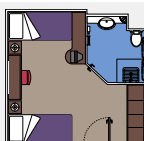

371 Ocean View

Cabins with porthole (13 m²)

Double bed can be converted into two single beds.

Air conditioning, bathroom with shower, TV, telephone, mini bar, safe deposit box.

272 Inside

Inside cabins (13 m²)

Double bed can be converted into two single beds.

Air conditioning, bathroom with shower, TV, telephone, mini bar, safe deposit box.

4 Cabins for people with disabilities

Inside (21 m²)

Single beds.

Air conditioning, bathroom with shower, TV, telephone, mini bar, safe deposit box.

FACILITIES FOR PEOPLE WITH DISABILITIES

Available categories	cat. 3, 4
Cabin door width	88 cm
Bathroom door width	88 cm
Size of cabin (floor space)	21 m ²
Size of bathroom	2,5 m ²
Is there a fold-down seat in the shower?	Yes
Height of seat from the floor	45 cm
Does the WC seat have grab rails?	Yes
Are wheelchairs available on board?	In limited numbers on request
Are all decks/public areas accessible?	Yes
Are all lifeboats wheelchair-accessible?	Yes
Do the elevators have deck indicators?	Yes
Can severely visually impaired/blind guests be catered for on the cruise?	Only with full-time carer