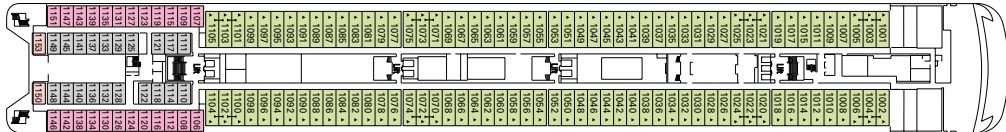

* Certain cabins have restricted views.

LEGEND

- ▲ Sofa bed
- 3rd bed is a bunk bed
- 3rd and 4th beds are bunks
- ✕ Connecting cabins
- H Cabin for people with disabilities
- F.C. Family Cabin

Data and descriptions are subject to change and will be verified at time of booking.

777 Cabins - 2199 Guests

DECK 13 DECK GAMES SUN DECK

DECK 12 ZAFFIRO

DECK 11 ACQUAMARINA

DECK 10 TORMALINA

DECK 9 AMETISTA

DECK 8 SMERALDO

DECK 7 TOPAZIO

DECK 6 DIAMANTE

DECK 5 RUBINO

COMMON SERVICES, RESTAURANTS & BARS

RECEPTION

MARCO POLO

CIGAR ROOM

TECHNICAL CHARACTERISTICS OF THE SHIP

GROSS TONNAGE	58.625 tons
LENGTH	251,25 m
BEAM	28,80 m
HEIGHT	54 m
DECKS	13, incl. 9 for guests
LIFTS	9
VOLTAGE (in cabin)	110/220 Volts
MAXIMUM SPEED	21,70 knots
STABILIZERS	Stabilized with 2 fins
NUMBER OF PASSENGERS	1.554 (on double basis)
NUMBER OF CABINS	777
CREW MEMBERS	about 765
POOLS	2, both with child-appropriate areas; 2 whirlpool baths

VARIOUS SERVICES	Seats	Use	Surface (m ²)	Deck
MEDICAL CENTER	3	Medical center	10	7 Topazio
RECEPTION	69	Reception, guest service	490	5 Rubino
SHORE EXCURSIONS		Excursion office	40	5 Rubino

CONFERENCE ROOMS	Seats	Stage / Dance floor dimensions (m ²)		Surface (m ²)	Deck
ARMONIA LOUNGE	424	-	18	750	7 Topazio
MSC BUSINESS CENTER	198	6	-	394	6 Diamante
STARLIGHT DISCO	215	-	40	739	12 Zaffiro
TEATRO LA FENICE	557	115	-	1.135	5 Rubino / 6 Diamante