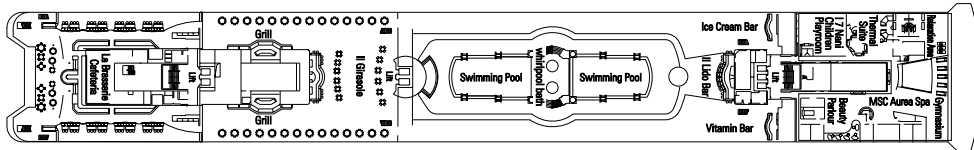

777 Cabins - 2199 Guests

DECK 13 DECK GAMES SUN DECK

DECK 12 ZAFFIRO

DECK 11 ACQUAMARINA

DECK 10 TORMALINA

DECK 9 AMETISTA

DECK 8 SMERALDO

DECK 7 TOPAZIO

DECK 6 DIAMANTE

DECK 5 RUBINO

COMMON SERVICES, RESTAURANTS & BARS

RECEPTION

MARCO POLO

CIGAR ROOM

TECHNICAL CHARACTERISTICS OF THE SHIP

GROSS TONNAGE	58.625 tons
LENGTH	251,25 m
BEAM	28,80 m
HEIGHT	54 m
DECKS	13, incl. 9 for guests
LIFTS	9
VOLTAGE (in cabin)	110/220 Volts
MAXIMUM SPEED	21,70 knots
STABILIZERS	Stabilized with 2 fins
NUMBER OF PASSENGERS	1.554 (on double basis)
NUMBER OF CABINS	777
CREW MEMBERS	about 765
POOLS	2, both with child-appropriate areas; 2 whirlpool baths

VARIOUS SERVICES	Seats	Use	Surface (m ²)	Deck
MEDICAL CENTER	3	Medical center	10	7 Topazio
RECEPTION	69	Reception, guest service	490	5 Rubino
SHORE EXCURSIONS		Excursion office	40	5 Rubino

CONFERENCE ROOMS	Seats	Stage / Dance floor dimensions (m ²)		Surface (m ²)	Deck
ARMONIA LOUNGE	424	-	18	750	7 Topazio
MSC BUSINESS CENTER	198	6	-	394	6 Diamante
STARLIGHT DISCO	215	-	40	739	12 Zaffiro
TEATRO LA FENICE	557	115	-	1.135	5 Rubino / 6 Diamante