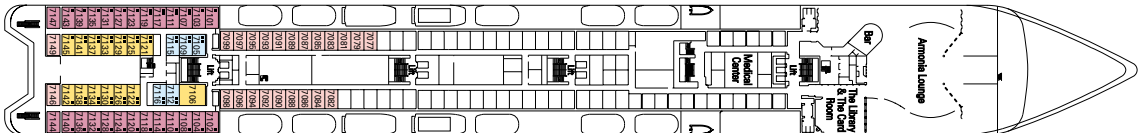

777 Cabins - 2199 Guests

DECK 13 DECK GAMES SUN DECK

DECK 12 ZAFFIRO

DECK 11 ACQUAMARINA

DECK 10 TORMALINA

DECK 9 AMETISTA

DECK 8 SMERALDO

DECK 7 TOPAZIO

DECK 6 DIAMANTE

DECK 5 RUBINO

COMMON SERVICES, RESTAURANTS & BARS

RECEPTION

MARCO POLO

CIGAR ROOM

TECHNICAL CHARACTERISTICS OF THE SHIP

GROSS TONNAGE	58.625 tons
LENGTH	251,25 m
BEAM	28,80 m
HEIGHT	54 m
DECKS	13, incl. 9 for guests
LIFTS	9
VOLTAGE (in cabin)	110/220 Volts
MAXIMUM SPEED	21,70 knots
STABILIZERS	Stabilized with 2 fins
NUMBER OF PASSENGERS	1.554 (on double basis)
NUMBER OF CABINS	777
CREW MEMBERS	about 765
POOLS	2, both with child-appropriate areas; 2 whirlpool baths

VARIOUS SERVICES	Seats	Use	Surface (m ²)	Deck
MEDICAL CENTER	3	Medical center	10	7 Topazio
RECEPTION	69	Reception, guest service	490	5 Rubino
SHORE EXCURSIONS		Excursion office	40	5 Rubino

CONFERENCE ROOMS	Seats	Stage / Dance floor dimensions (m ²)		Surface (m ²)	Deck
ARMONIA LOUNGE	424	-	18	750	7 Topazio
MSC BUSINESS CENTER	198	6	-	394	6 Diamante
STARLIGHT DISCO	215	-	40	739	12 Zaffiro
TEATRO LA FENICE	557	115	-	1.135	5 Rubino / 6 Diamante