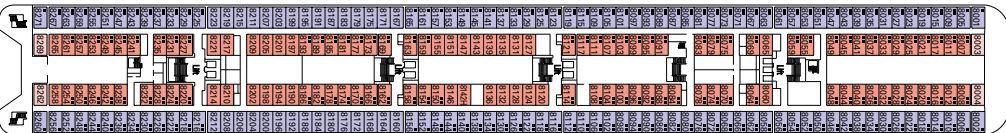

777 Cabins - 2199 Guests

DECK 13 DECK GAMES SUN DECK

DECK 12 ZAFFIRO

DECK 11 ACQUAMARINA

DECK 10 TORMALINA

DECK 9 AMETISTA

DECK 8 SMERALDO

DECK 7 TOPAZIO

DECK 6 DIAMANTE

DECK 5 RUBINO

COMMON SERVICES, RESTAURANTS & BARS

RECEPTION

MARCO POLO

CIGAR ROOM

TECHNICAL CHARACTERISTICS OF THE SHIP

GROSS TONNAGE	58.625 tons
LENGTH	251,25 m
BEAM	28,80 m
HEIGHT	54 m
DECKS	13, incl. 9 for guests
LIFTS	9
VOLTAGE (in cabin)	110/220 Volts
MAXIMUM SPEED	21,70 knots
STABILIZERS	Stabilized with 2 fins
NUMBER OF PASSENGERS	1.554 (on double basis)
NUMBER OF CABINS	777
CREW MEMBERS	about 765
POOLS	2, both with child-appropriate areas; 2 whirlpool baths

VARIOUS SERVICES	Seats	Use	Surface (m ²)	Deck
MEDICAL CENTER	3	Medical center	10	7 Topazio
RECEPTION	69	Reception, guest service	490	5 Rubino
SHORE EXCURSIONS		Excursion office	40	5 Rubino

CONFERENCE ROOMS	Seats	Stage / Dance floor dimensions (m ²)		Surface (m ²)	Deck
ARMONIA LOUNGE	424	-	18	750	7 Topazio
MSC BUSINESS CENTER	198	6	-	394	6 Diamante
STARLIGHT DISCO	215	-	40	739	12 Zaffiro
TEATRO LA FENICE	557	115	-	1.135	5 Rubino / 6 Diamante