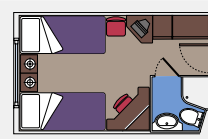

POOLS	Seats	Use	Surface (m ²)	Deck
LE PISCINE		Pool area		11 Acquamarina

CABIN TYPES

132 Balcony Suites

Balcony suites (≈27 m²)

Double bed.

Air conditioning, spacious wardrobe, bathroom with bathtub, TV, telephone, cable internet connection (for a fee), mini bar, safe deposit box.

2 Family Cabins

A bedroom area and a living area with up to 4 berths (22 m²)

Double bed can be converted into two single beds.

Air conditioning, bathroom with shower, TV, telephone, mini bar, safe deposit box.

371 Ocean View

Cabins with porthole (13 m²)

Double bed can be converted into two single beds.

Air conditioning, bathroom with shower, TV, telephone, mini bar, safe deposit box.

272 Inside

Inside cabins (13 m²)

Double bed can be converted into two single beds.

Air conditioning, bathroom with shower, TV, telephone, mini bar, safe deposit box.

4 Cabins for people with disabilities

Inside (21 m²)

Single beds.

Air conditioning, bathroom with shower, TV, telephone, mini bar, safe deposit box.