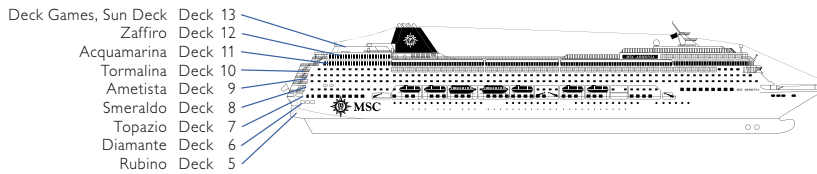

DECK PLAN & ACCOMMODATION

CABINS CATEGORIES

1 Inside	4 Inside	7 Ocean Views	10 Ocean Views
2 Inside	5 Inside	8 Ocean Views	11 Balcony Suite
3 Inside	6 Ocean Views	9 Ocean Views	

- 3rd bed available in Cat. 1-2-3-4-7-8-9-10-11
- 4th bed available in Cat. 1-2-3-4-7-8-9-10

- All cabins have one double bed convertible to two single beds, except cabins for people with disabilities (H).

* Certain cabins have restricted views.

LEGEND

- ▲ Sofa bed
- 3rd bed is a bunk bed
- 3rd and 4th beds are bunks
- ✕ Connecting cabins
- H Cabin for people with disabilities
- F.C. Family Cabin

Data and descriptions are subject to change and will be verified at time of booking.

777 Cabins - 2199 Guests

DECK 13 DECK GAMES SUN DECK

DECK 12 ZAFFIRO