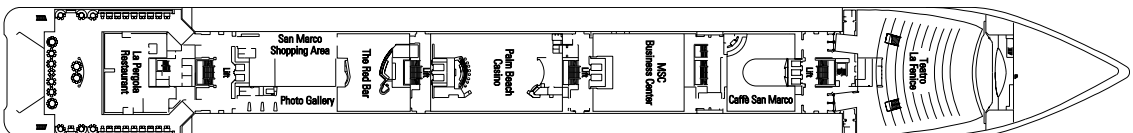

777 Cabins - 2199 Guests

DECK 13 DECK GAMES SUN DECK

DECK 12 ZAFFIRO

DECK 11 ACQUAMARINA

DECK 10 TORMALINA

DECK 9 AMETISTA

DECK 8 SMERALDO

DECK 7 TOPAZIO

DECK 6 DIAMANTE

DECK 5 RUBINO

COMMON SERVICES, RESTAURANTS & BARS

RECEPTION

MARCO POLO

CIGAR ROOM

TECHNICAL CHARACTERISTICS OF THE SHIP

GROSS TONNAGE	58.625 tons
LENGTH	251,25 m
BEAM	28,80 m
HEIGHT	54 m
DECKS	13, incl. 9 for guests
LIFTS	9
VOLTAGE (in cabin)	110/220 Volts
MAXIMUM SPEED	21,70 knots
STABILIZERS	Stabilized with 2 fins
NUMBER OF PASSENGERS	1.554 (on double basis)
NUMBER OF CABINS	777
CREW MEMBERS	about 765
POOLS	2, both with child-appropriate areas; 2 whirlpool baths

VARIOUS SERVICES	Seats	Use	Surface (m ²)	Deck
MEDICAL CENTER	3	Medical center	10	7 Topazio
RECEPTION	69	Reception, guest service	490	5 Rubino
SHORE EXCURSIONS		Excursion office	40	5 Rubino

CONFERENCE ROOMS	Seats	Stage / Dance floor dimensions (m ²)		Surface (m ²)	Deck
ARMONIA LOUNGE	424	-	18	750	7 Topazio
MSC BUSINESS CENTER	198	6	-	394	6 Diamante
STARLIGHT DISCO	215	-	40	739	12 Zaffiro
TEATRO LA FENICE	557	115	-	1.135	5 Rubino / 6 Diamante